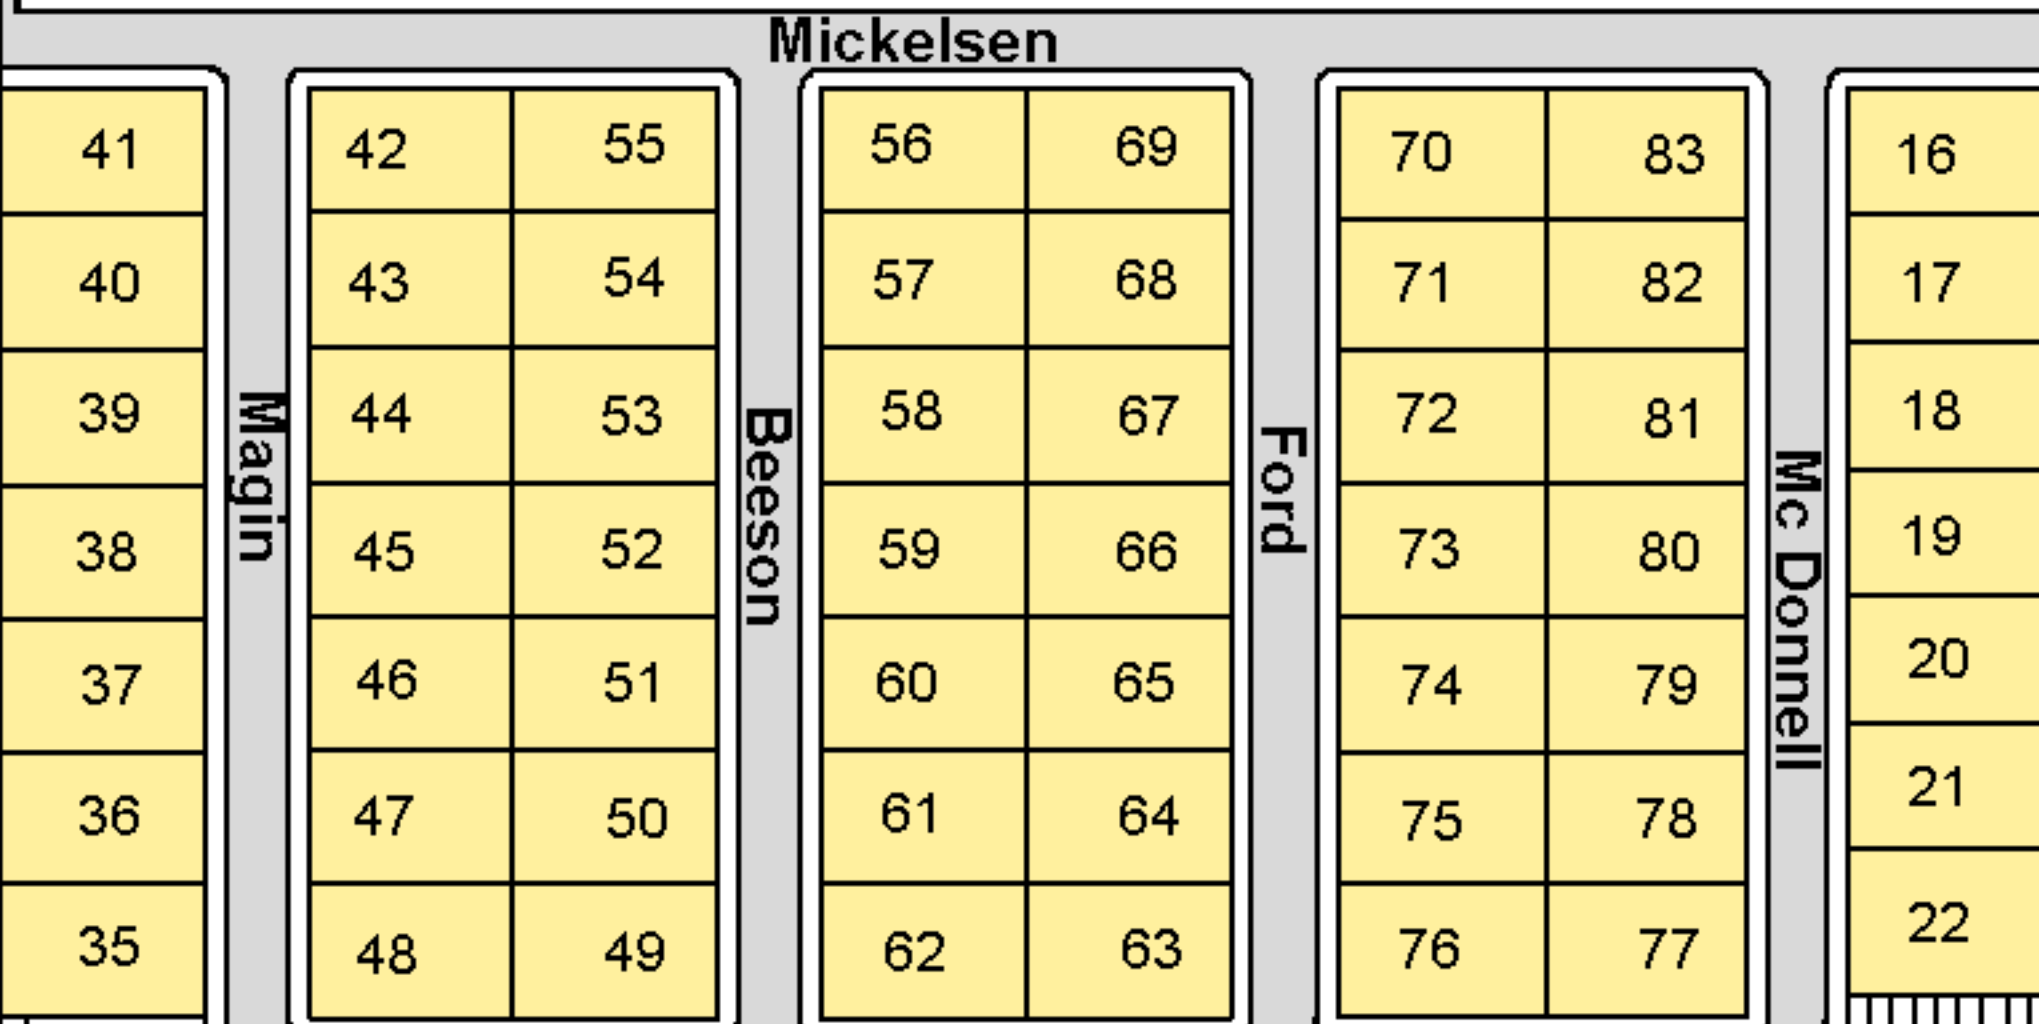

Exhibit One

Van Cleave Place Manufactured Home Community

9201 Trumbull Ave. SE
Albuquerque NM, 87123

Phone: (505) 294-5095

Each homesite has a street address however, homesite space numbers are given to protect the privacy of our residents.

Trumbull Ave. SE