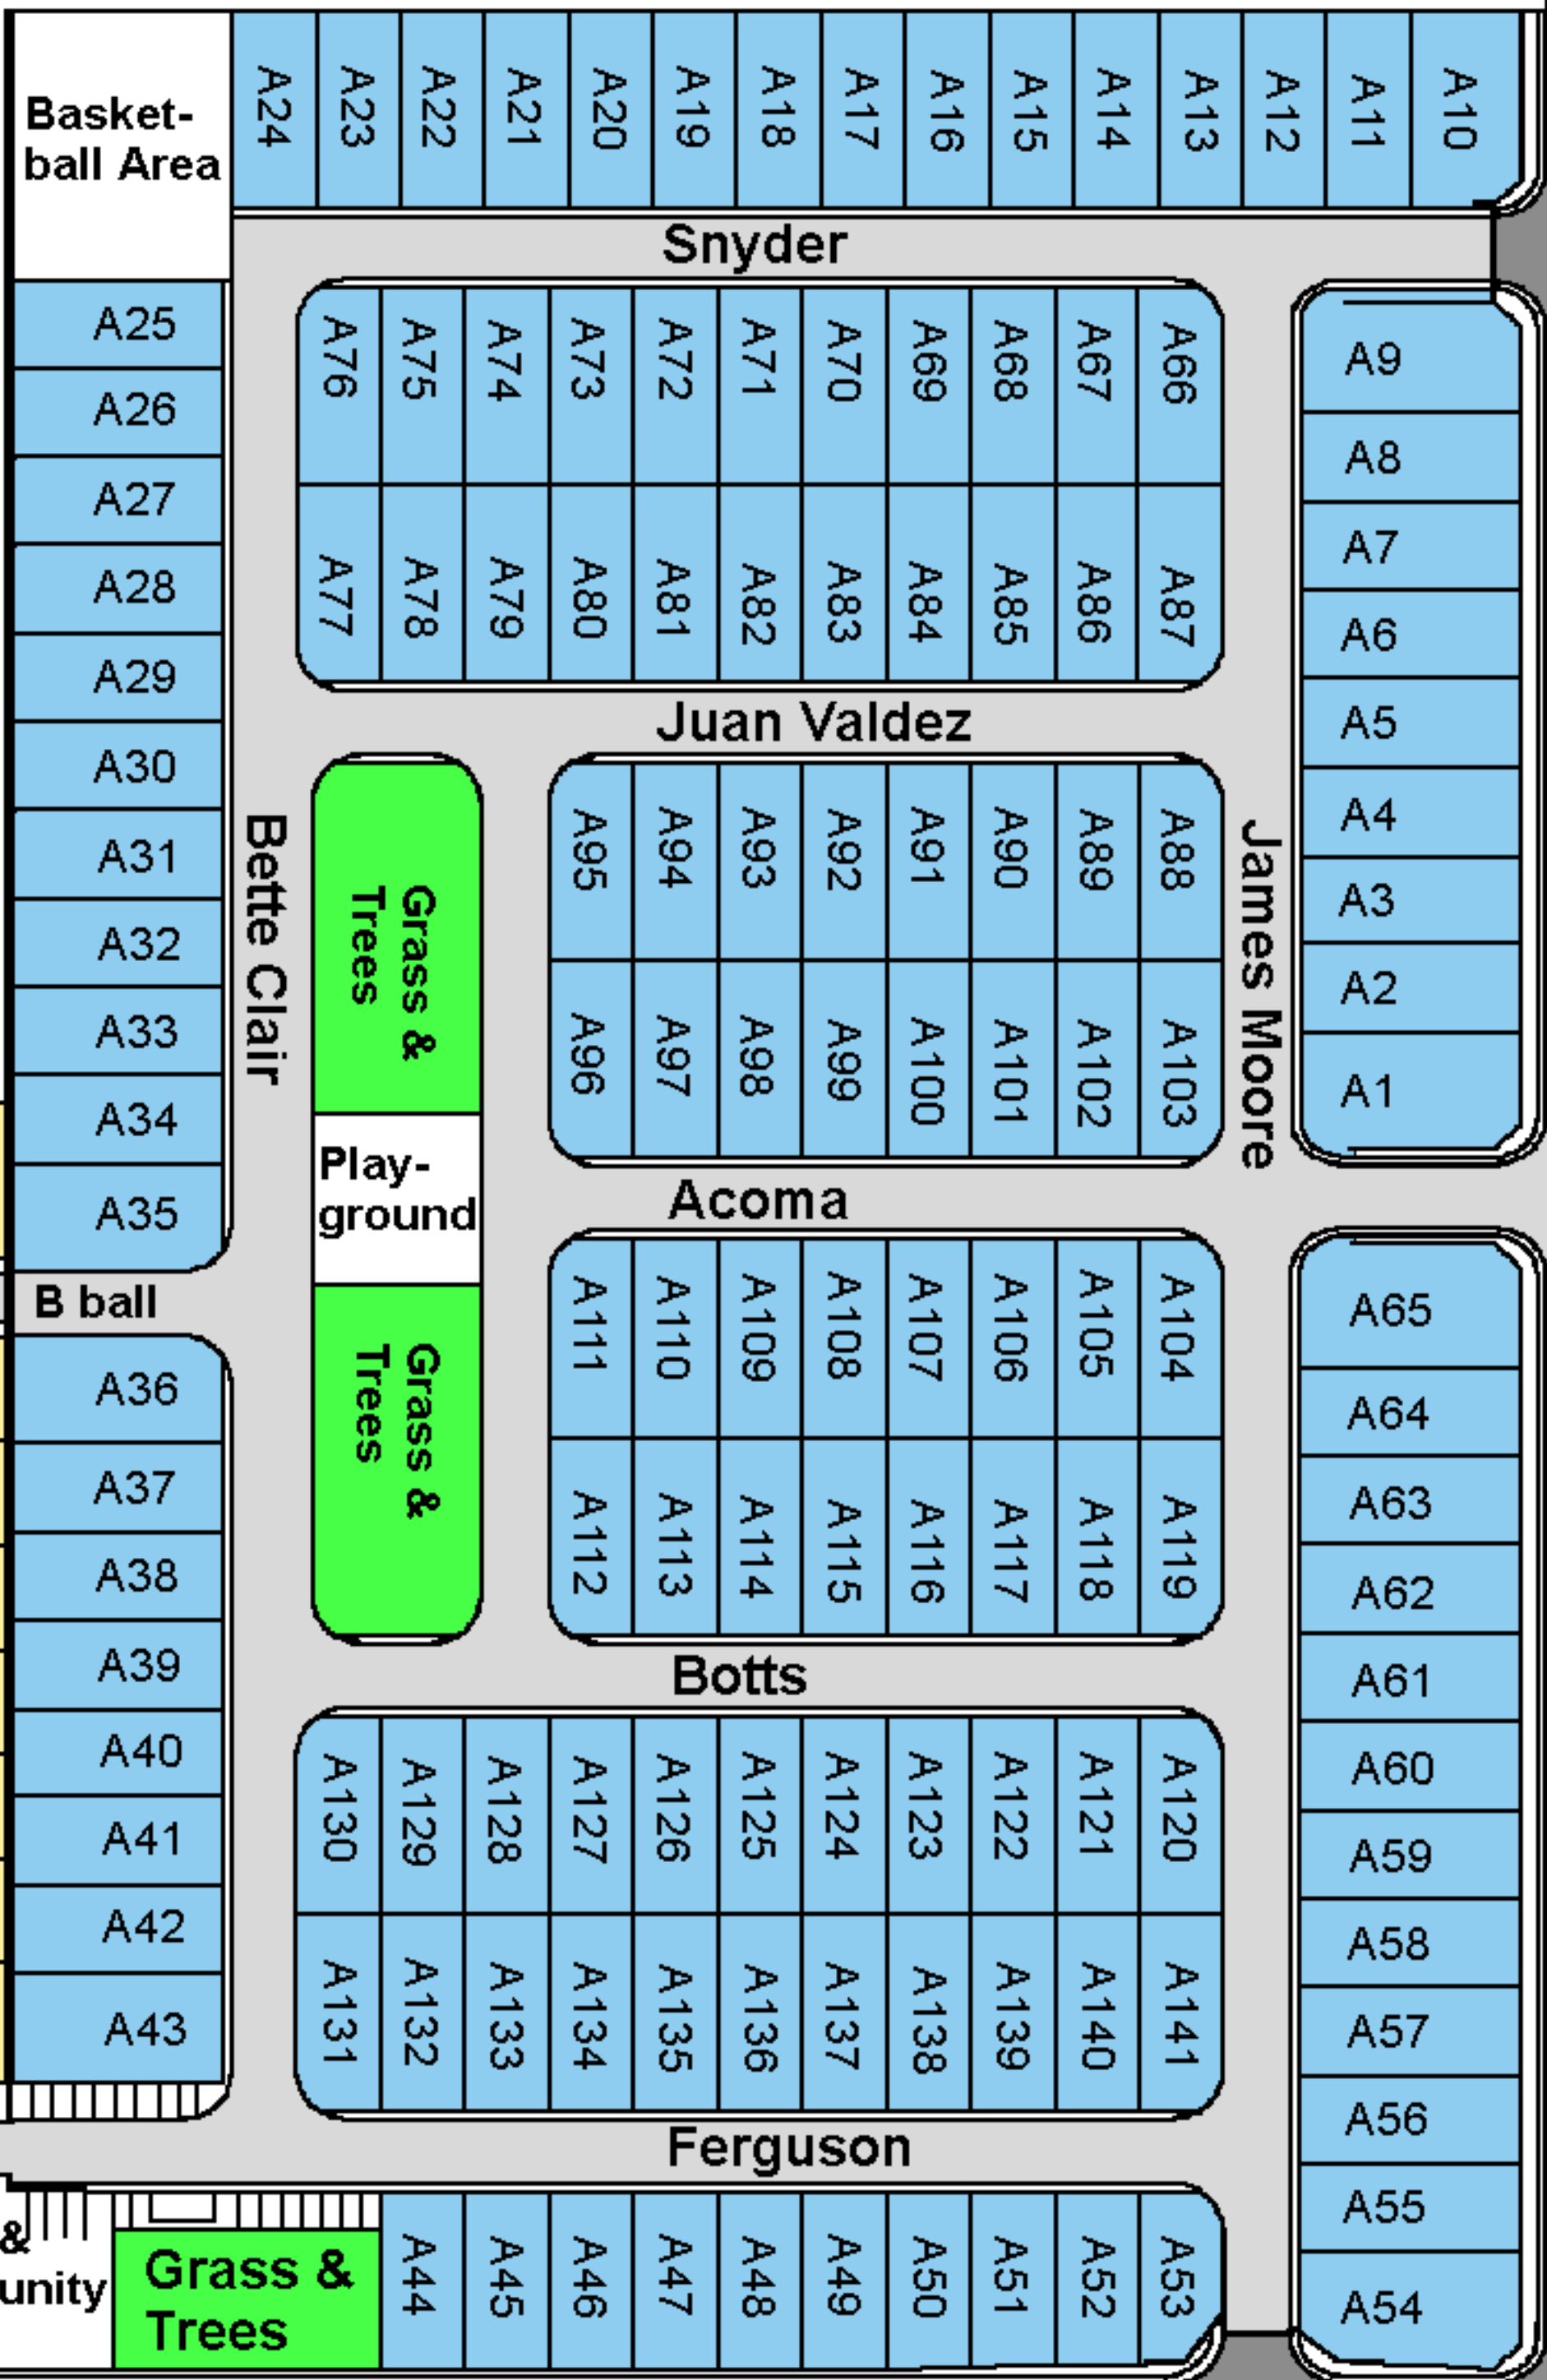

Exhibit One

Van Cleave Place Manufactured Home Community

9201 Trumbull Ave. SE
Albuquerque NM, 87123

Phone: (505) 294-5095

Each homesite has a street address however, homesite space numbers are given to protect the privacy of our residents.

Trumbull Ave. SE